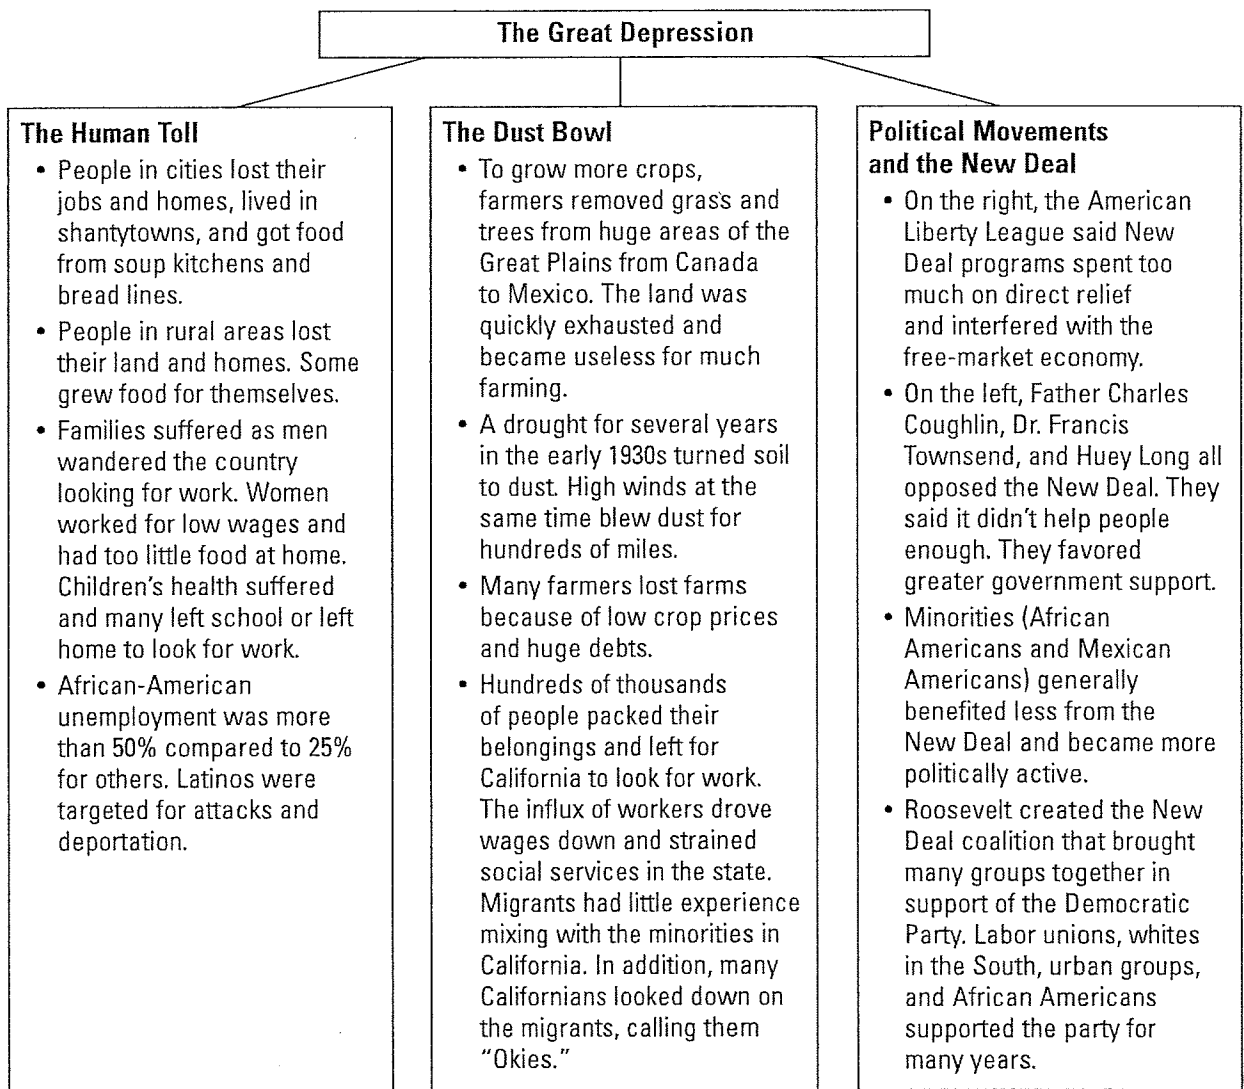

**CALIFORNIA CONTENT
STANDARD 11.6.3**

Human Toll of the Depression

Specific Objective: Describe the human toll of the Depression, natural disasters, and unwise agricultural practices and their effect on the depopulation of rural regions and on political movements of the left and right, with particular attention to the Dust Bowl refugees and their social and economic impacts in California.

Read the diagram to answer questions on the next page.

Copyright © McDougal Littell/Houghton Mifflin Company